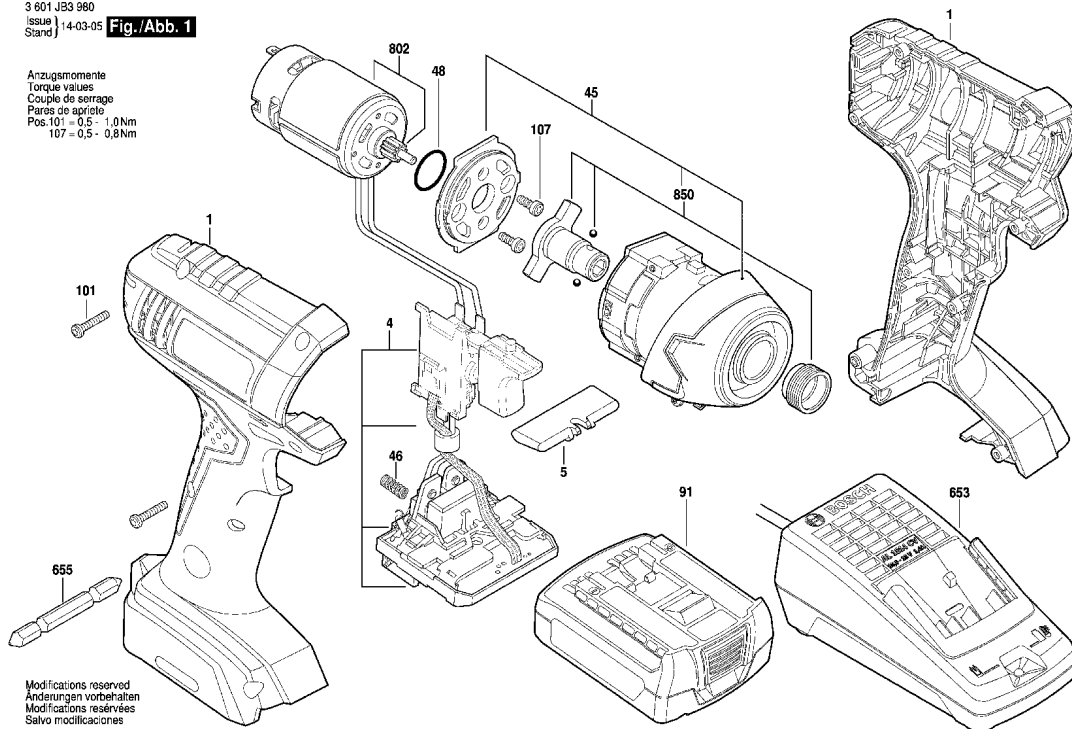

BOSCH
Invented for life

Spare Parts Price List

GDR 10.8 LI

3 601 JB3 940

3 601 JB3 960
Issue Stand 14-03-05 **Fig./Abb. 1**

POS No.	Qty	Part No.	Description	List Price (Rs.)
1	1	2609101006	Housing .	463
4	1	2609199408	Electronics Module .	1813
5	1	2609100698	Button .	46
45	1	2609199364	Gear Box .	2188
46	1	1609280477	Compression Spring	40
48	1	2609170168	Seal ring .	22
91	1	2607336795	Slide-In Accu Packag	2371
91	1	2607337115	Slide-In Accu Packag	
101	8	2609110201	Torx Flat-Head Screw	21
107	2	2609110560	Screw .	20
653	1	2607225737	Battery Charger ROK	1775
653	1	2607225729	Battery Charger GB 2	1775
653	1	2607225727	Battery Charger EU 2	1962
653	1	2607225777	Battery Charger TW	1874
655	1	2609110342	Screwdriver Blade .	44
802	1	2609199418	DC motor 10,8V .	1202
850	1	2609199319	Coupling Half .	415

POS No.	Qty	Part No.	Description	List Price (Rs.)